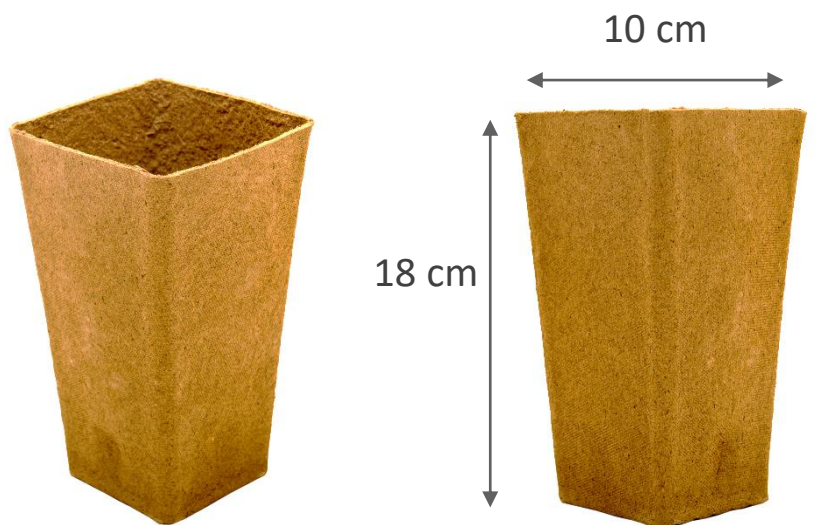

Presentation

FERTILPOT range is very wide to cope with the diversity of situations. See our list of references. The pot can be round, square, with or without lugs; their dimensions vary between 4 x 4 x 5 cm (35 cm³) and 17 x 16 cm (3 liters). The pots can be packaged in a tray (FERTILPACK).

Square individual pots

- FERTILPOT 9x9
- 500 cm³

512.C: Box of 740 pots

- FERTILPOT 10x9
- 500 cm³

515.C: Box of 416 pots

- FERTILPOT 11x19
- 1 600 cm³

571.1C: Box of 144 pots
571.01: Pallet of 2 940 pots

- FERTILPOT 9.3x5.0
- 270 cm³

574.01: Pallet of 7 920 pots

Square individual pots - HC

- **FERTILPOT 4,5x4,5**
- **80 cm³**

5453.HC: Box of 1 080 pots

- **FERTILPOT 7,5x7**
- **280 cm³**

552.HC: Box of 336 pots

- **FERTILPOT 10x18**
- **1 350 cm³**

571N.HC: Box of 180 pots
571N.H: Pallet of 3 696 pots

FERTILPOT in strips

- **FERTILPOT 4x5 – 36 pots**

- **35 cm³**

541.C: Box of 5 184 pots

541.36: Pallet of 76 032 pots

3 x 12 pots

- **FERTILPOT 4,4x4,3 – 33 pots**