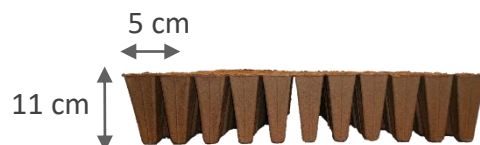

552.12: Pallet of 12 288 pots

2 x 6 pots

FERTILPOT in strips

- **FERTILPOT 11x19 – 6 pots**
- **1450 cm³**

571N.06: Pallet of 2 268 pots

2 x 3 pots

- **FERTILPOT 9.3x5.0 – 4 pots**
- **270 cm³**

574.C: Box of 416 pots

574.04: Pallet of 7 920 pots

2 x 2 pots

- **FERTILPOT 5x11 – 77 pots**
- **110 cm³**

565N.77: Pallet of 16 632 pots

7 x 11 pots

- **FERTILPOT 5x7 – 77 pots**
- **80 cm³**

564.77: Pallet of 29 568 pots

7 x 11 pots

Strips cuttings

All our strips can be cut in their length or / and in their width.
Depending on the references, a minimum quantity or order will be requested. Contact us for more information.

FERTILPACK