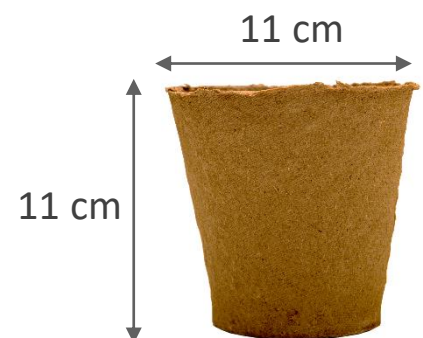

Presentation

FERTILPOT range is very wide to cope with the diversity of situations. See our list of references. The pot can be round, square, with or without lugs; their dimensions vary between 4 x 4 x 5 cm (35 cm³) and 17 x 16 cm (3 liters). The pots can be packaged in a tray (FERTILPACK).

- **FERTILPOT 7x7,5 (destacking lugs)**
- **200 cm³**

506.C: Box of 1 370 pots

- **FERTILPOT 7x9 (destacking lugs)**
- **240 cm³**

509.C: Box of 1 280 pots

Round individual pots

- **FERTILPOT 8x8**
- **320 cm³**

510.C: Box of 1 370 pots

- **FERTILPOT 8x8 (destacking lugs)**
- **320 cm³**

511.C: Box of 1 100 pots

- **FERTILPOT 10x10**
- **510 cm³**

513.C: Box of 810 pots

- **FERTILPOT 11x11**
- **800 cm³**

519.C: Box of 480 pots

Round individual pots

- **FERTILPOT 10x18**
- **800 cm³**

516.C: Box of 480 pots

- **FERTILPOT 18x16**
- **3 000 cm³**

580.C: Box of 84 pots

580.1: Pallet of 1 316 pots

Square individual pots

- **FERTILPOT 4,4x4,3**
- **30 cm³**