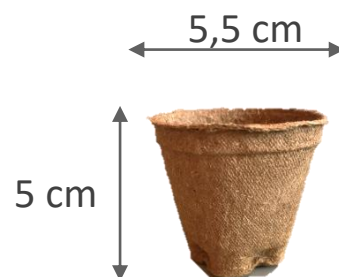

Presentation

FERTILPOT range is very wide to cope with the diversity of situations. See our list of references. The pot can be round, square, with or without lugs; their dimensions vary between 4 x 4 x 5 cm (35 cm³) and 17 x 16 cm (3 liters). The pots can be packaged in a tray (FERTILPACK).

- **400 cm³**

591.C1: Box of 800 pots

591.1: Pallet of 13 200 pots

- **FERTILPOT NT12**

- **650 cm³**

592.C: Box of 616 pots

592.1: Pallet of 8 960 pots

- **FERTILPOT NT14**

- **1 000 cm³**

593.C: Box of 484 pots

593.1: Pallet of 6 300 pots

Traditional FERTILPOT

Round individual pots

- FERTILPOT 5,5x5

- 100 cm³

503.C: Box of 3 240 pots

- FERTILPOT 4,5x7

- 75 cm³

500.C: Box of 2 520 pots

- FERTILPOT 5x9

- 110 cm³

501.C: Box of 2 170 pots

- FERTILPOT 6x6

- 110 cm³