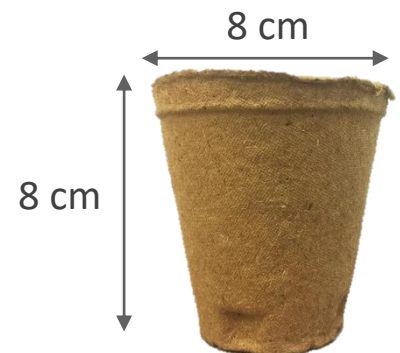

Presentation

FERTILPOT range is very wide to cope with the diversity of situations. See our list of references. The pot can be round, square, with or without lugs; their dimensions vary between 4 x 4 x 5 cm (35 cm³) and 17 x 16 cm (3 liters). The pots can be packaged in a tray (FERTILPACK).

- **FERTILPOT 7x7,5 (destacking lugs)**
- **200 cm³**

506.C: Box of 1 370 pots

- **FERTILPOT 7x9 (destacking lugs)**
- **240 cm³**

509.C: Box of 1 280 pots

Round individual pots

- **FERTILPOT 8x8**
- **320 cm³**

510.C: Box of 1 370 pots

- **FERTILPOT 8x8 (destacking lugs)**
- **320 cm³**

511.C: Box of 1 100 pots

- **FERTILPOT 10x10**
- **510 cm³**

513.C: Box of 810 pots

- **FERTILPOT 11x11**
- **800 cm³**

519.C: Box of 480 pots

Round individual pots

- **FERTILPOT 10x18**
- **800 cm³**

516.C: Box of 480 pots

- **FERTILPOT 18x16**
- **3 000 cm³**

580.C: Box of 84 pots

580.1: Pallet of 1 316 pots

Square individual pots

- **FERTILPOT 4,4x4,3**
- **30 cm³**