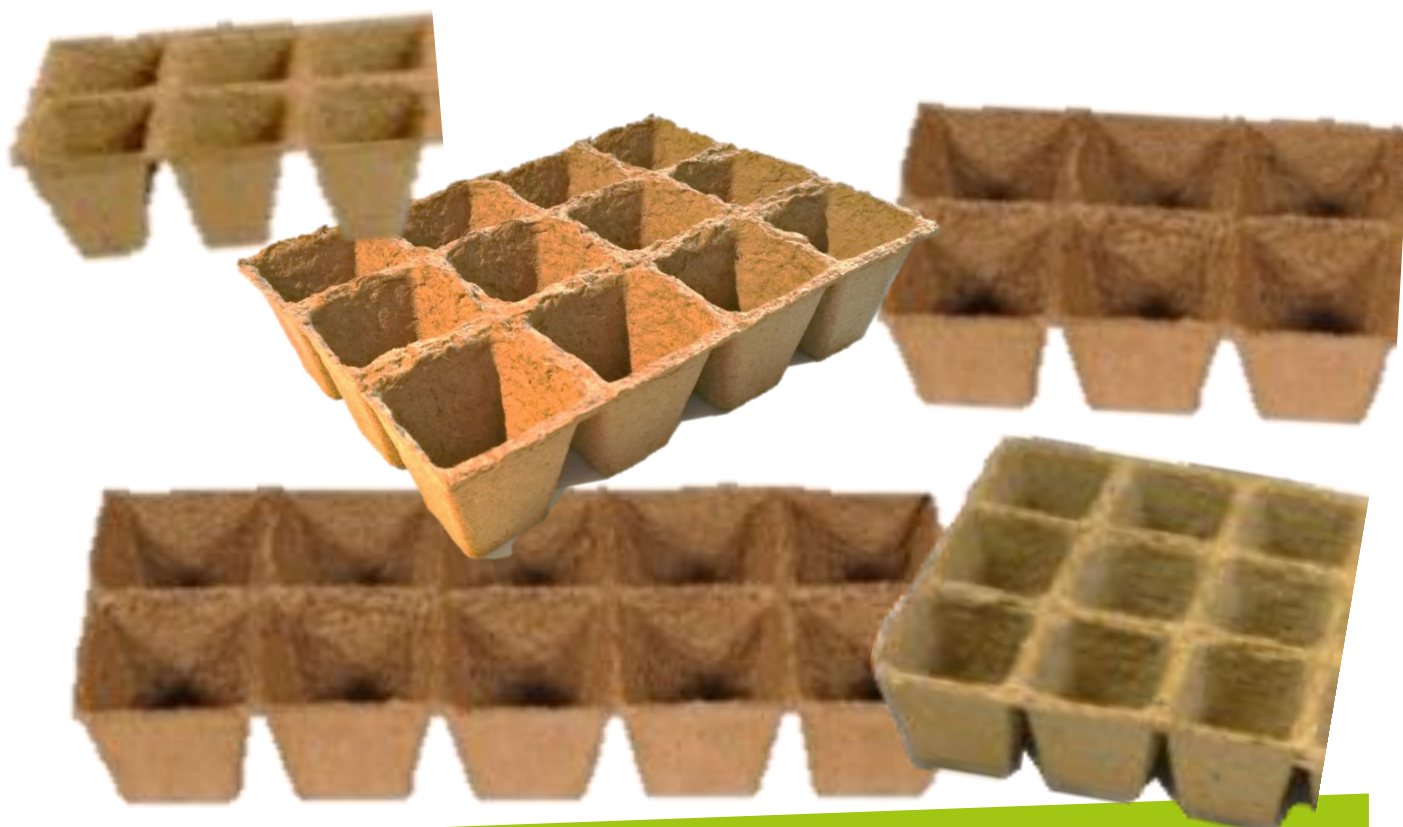

fertilpot

THE 100% NATURAL
PLANTABLE POT

fertil

T: +33 (0)1 46 04 41 24 ● F: +33 (0)1 47 12 08 18 ● E: adv@fertil.fr ● www.fertil.fr

Catalogue

Presentation

The FERTILPOT is a biodegradable pot made of **wood fibers**. It is used and suitable in horticulture, ornamental, viticultural or forestry nurseries, as well as in market gardening.

564.77: Pallet of 29 568 pots

FERTILPOT in strips

- FERTILPOT 5x5 – 77 pots
- 70 cm³

573.77: Pallet of 33 264 pots

Strips cuttings

All our strips can be cut in their length or / and in their width.
Depending on the references, a minimum quantity or order will be requested. Contact us for more information.

FERTILPACK

- **FERTILPACK 77 holes**
- **Fertilpot : 4,5 x 6,5 (cm)**

564.T77C: Box of 1 001 pots

564.T77: Pallet of 21 175 pots

- **FERTILPACK 32 holes**
- **Fertilpot : 7 x 9 (cm)**

509.TE32: Pallet of 8 064 pots