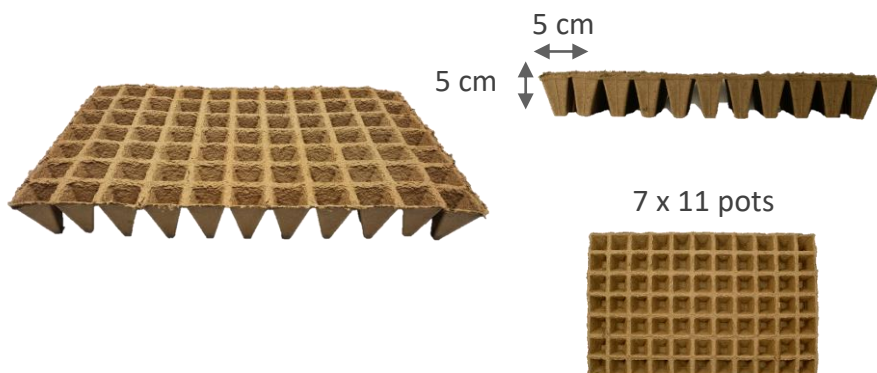

- **FERTILPOT 8x8 – 12 pots**

- **300 cm³**

552.C: Box of 768 pots

552.12: Pallet of 12 288 pots

2 x 6 pots

FERTILPOT in strips

- **FERTILPOT 11x19 – 6 pots**
- **1450 cm³**

571N.06: Pallet of 2 268 pots

- **FERTILPOT 9.3x5.0 – 4 pots**
- **270 cm³**

574.C: Box of 416 pots
574.04: Pallet of 7 920 pots

- **FERTILPOT 5x11 – 77 pots**
- **110 cm³**

565N.77: Pallet of 16 632 pots

- **FERTILPOT 5x7 – 77 pots**
- **80 cm³**

564.77: Pallet of 29 568 pots

FERTILPOT in strips

- FERTILPOT 5x5 – 77 pots
- 70 cm³

573.77: Pallet of 33 264 pots

Strips cuttings

All our strips can be cut in their length or / and in their width.
Depending on the references, a minimum quantity or order will be requested. Contact us for more information.