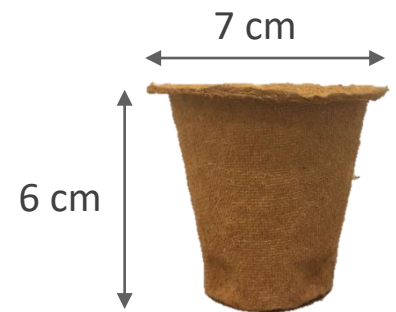

Presentation

FERTILPOT range is very wide to cope with the diversity of situations. See our list of references. The pot can be round, square, with or without lugs; their dimensions vary between 4 x 4 x 5 cm (35 cm³) and 17 x 16 cm (3 liters). The pots can be packaged in a tray (FERTILPACK).

593.1: Pallet of 6 300 pots

Traditional FERTILPOT

Round individual pots

- **FERTILPOT 5,5x5**

- **100 cm³**

503.C: Box of 3 240 pots

- **FERTILPOT 4,5x7**

- **75 cm³**

500.C: Box of 2 520 pots

- **FERTILPOT 5x9**

- **110 cm³**

501.C: Box of 2 170 pots

- **FERTILPOT 6x6**

- **110 cm³**

504.C: Box of 3 000 pots

Round individual pots

- **FERTILPOT 6x6 (destacking lugs)**
- **110 cm³**

505.C-1: Box of 2 520 pots

- **FERTILPOT 7x6 (destacking lugs and lid)**
- **110 cm³**

507.C: Box of 1 750 pots

- **FERTILPOT 7x7,5 (destacking lugs)**
- **200 cm³**