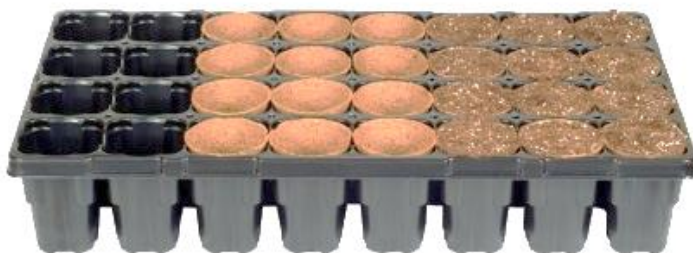

564.77: Pallet of 29 568 pots

FERTILPOT in strips

- FERTILPOT 5x5 – 77 pots
- 70 cm³

573.77: Pallet of 33 264 pots

Strips cuttings

All our strips can be cut in their length or / and in their width.
Depending on the references, a minimum quantity or order will be requested. Contact us for more information.

FERTILPACK

- **FERTILPACK 77 holes**
- **Fertilpot : 4,5 x 6,5 (cm)**

564.T77C: Box of 1 001 pots

564.T77: Pallet of 21 175 pots

- **FERTILPACK 32 holes**
- **Fertilpot : 7 x 9 (cm)**

509.TE32: Pallet of 8 064 pots

- **FERTILPACK 20 holes**
- **Fertilpot : 8 x 8 (cm)**

510.TE20: Pallet of 7 200 pots

Head Office

38 rue de Bellevue
92100 Boulogne Billancourt
France
+33 (0)1 46 04 41 24
adv@fertil.fr

**TOGETHER,
LET'S INNOVATE SUSTAINABLY,
FOR THE ROOT ENVIRONMENT**