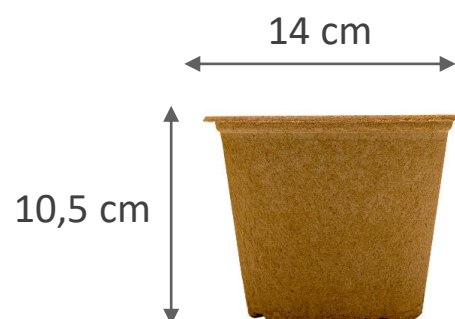

Presentation

FERTILPOT range is very wide to cope with the diversity of situations. See our list of references. The pot can be round, square, with or without lugs; their dimensions vary between 4 x 4 x 5 cm (35 cm³) and 17 x 16 cm (3 liters). The pots can be packaged in a tray (FERTILPACK).

FERTILPOT NT

- **FERTILPOT TRAY NT 1L**

- **1 000 cm³**

590.C : Box of 450 trays

590.1 : Pallet of 6950 trays

- **FERTILPOT NT10.5**

- **400 cm³**

591.C1: Box of 800 pots

591.1: Pallet of 13 200 pots

- **FERTILPOT NT12**

- **650 cm³**

592.C: Box of 616 pots

592.1: Pallet of 8 960 pots

- **FERTILPOT NT14**

- **1 000 cm³**

593.C: Box of 484 pots

593.1: Pallet of 6 300 pots

Traditional FERTILPOT

Round individual pots

- **FERTILPOT 5,5x5**

- **100 cm³**

503.C: Box of 3 240 pots

- **FERTILPOT 4,5x7**

- **75 cm³**