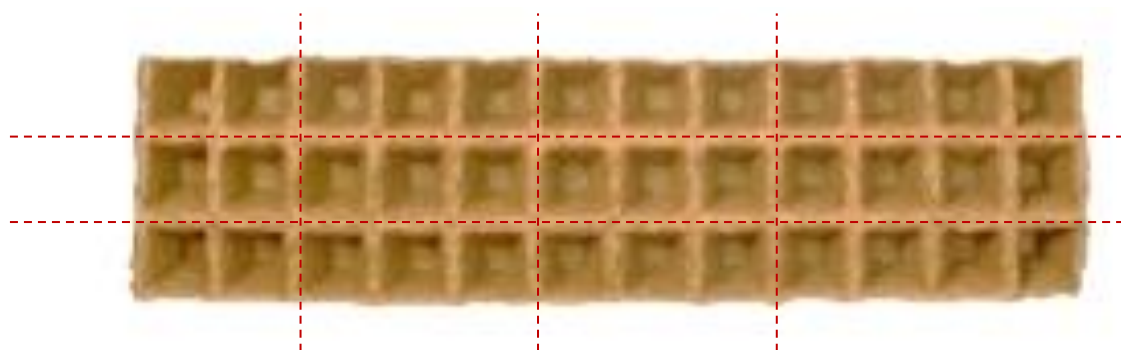

564.77: Pallet of 29 568 pots

FERTILPOT in strips

- FERTILPOT 5x5 – 77 pots
- 70 cm³

573.77: Pallet of 33 264 pots

Strips cuttings

All our strips can be cut in their length or / and in their width.
Depending on the references, a minimum quantity or order will be requested. Contact us for more information.