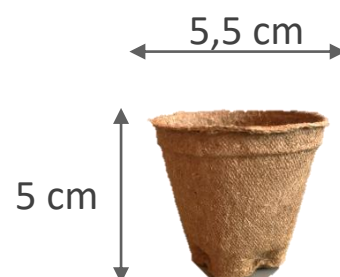

Presentation

FERTILPOT range is very wide to cope with the diversity of situations. See our list of references. The pot can be round, square, with or without lugs; their dimensions vary between 4 x 4 x 5 cm (35 cm³) and 17 x 16 cm (3 liters). The pots can be packaged in a tray (FERTILPACK).

591.1: Pallet of 13 200 pots

- **FERTILPOT NT12**

- **650 cm³**

592.C: Box of 616 pots

592.1: Pallet of 8 960 pots

- **FERTILPOT NT14**

- **1 000 cm³**

593.C: Box of 484 pots

593.1: Pallet of 6 300 pots

Traditional FERTILPOT

Round individual pots

- **FERTILPOT 5,5x5**

- **100 cm³**

503.C: Box of 3 240 pots

- **FERTILPOT 4,5x7**

- **75 cm³**

500.C: Box of 2 520 pots

- **FERTILPOT 5x9**

- **110 cm³**

501.C: Box of 2 170 pots

- **FERTILPOT 6x6**

- **110 cm³**

504.C: Box of 3 000 pots

Round individual pots