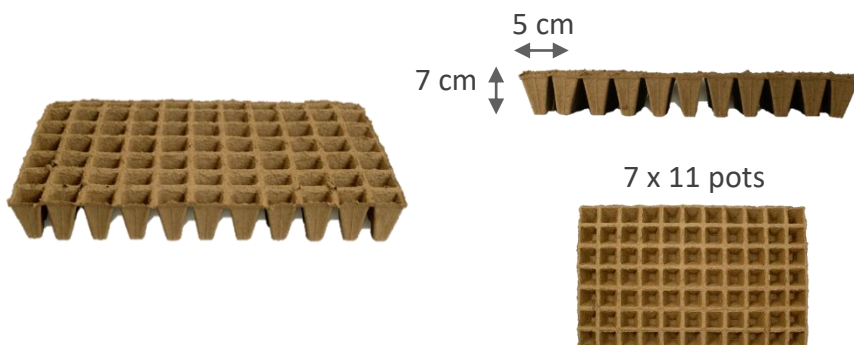

- **FERTILPOT 8x8 – 12 pots**

- **300 cm³**

552.C: Box of 768 pots

552.12: Pallet of 12 288 pots

2 x 6 pots

FERTILPOT in strips

- **FERTILPOT 11x19 – 6 pots**
- **1450 cm³**

571N.06: Pallet of 2 268 pots

- **FERTILPOT 9.3x5.0 – 4 pots**
- **270 cm³**

574.C: Box of 416 pots
574.04: Pallet of 7 920 pots

- **FERTILPOT 5x11 – 77 pots**
- **110 cm³**

565N.77: Pallet of 16 632 pots

- **FERTILPOT 5x7 – 77 pots**
- **80 cm³**

564.77: Pallet of 29 568 pots

FERTILPOT in strips

- FERTILPOT 5x5 – 77 pots
- 70 cm³

573.77: Pallet of 33 264 pots

Strips cuttings

All our strips can be cut in their length or / and in their width.
Depending on the references, a minimum quantity or order will be requested. Contact us for more information.